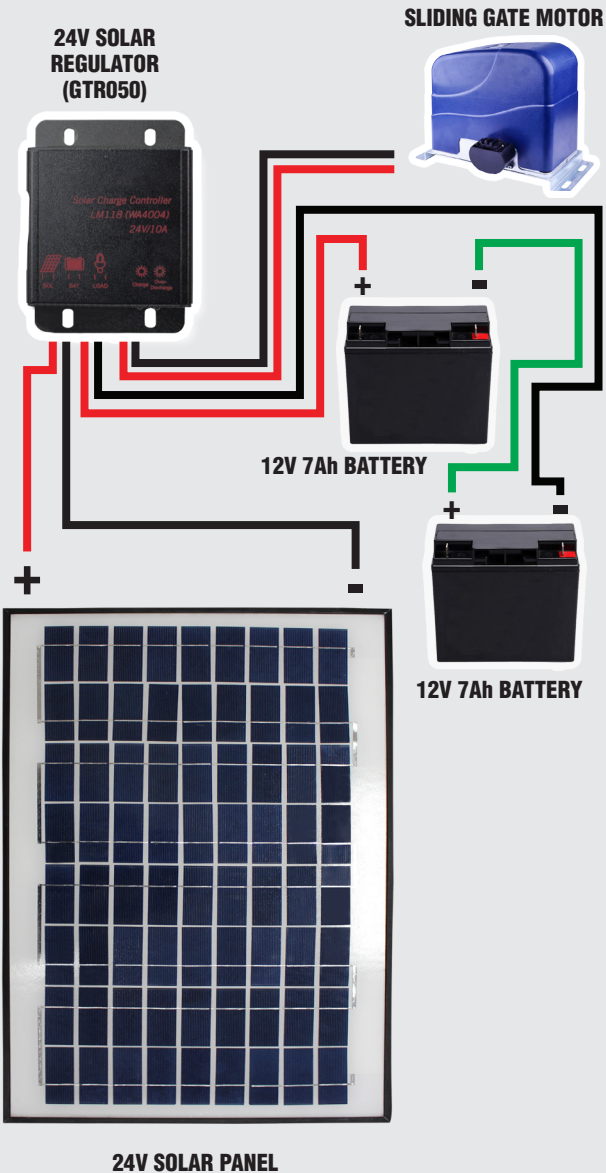

RUN YOUR SLIDING GATE ON SOLAR POWER

SETTING UP YOUR SLIDING GATE SOLAR PANEL SYSTEM

USING 24V SOLAR PANEL:

USING 2 x 12V SOLAR PANELS:

WHAT YOU WILL NEED:

- 2 x 12V Solar Panel or 24V Solar Panels
- 2 x 12V 7Ah Batteries
- 24V Solar Regulator

Please note: You will need to use minimum 7Ah batteries.