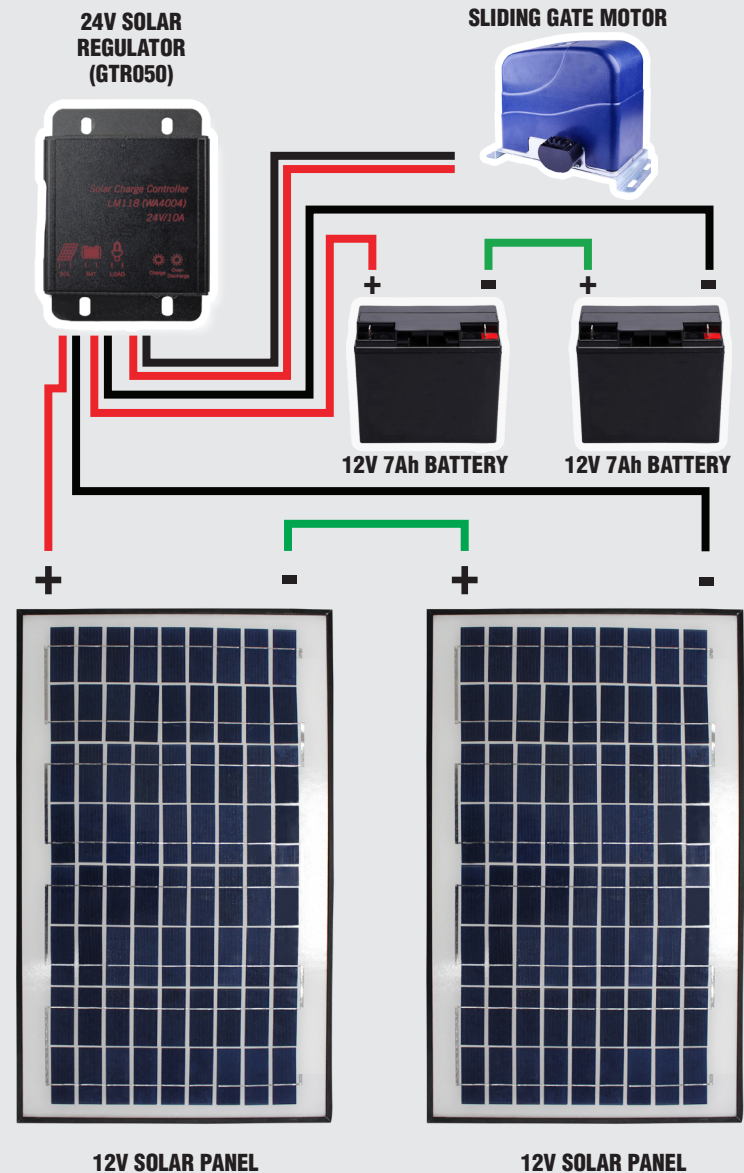

RUN YOUR SLIDING GATE ON SOLAR POWER

SETTING UP YOUR SLIDING GATE SOLAR PANEL SYSTEM

USING 24V SOLAR PANEL:

USING 2 x 12V SOLAR PANELS:

WHAT YOU WILL NEED:

- 2 x 12V Solar Panel or 24V Solar Panels
- 2 x 12V 7Ah Batteries
- 24V Solar Regulator

Please note: You will need to use minimum 7Ah batteries.