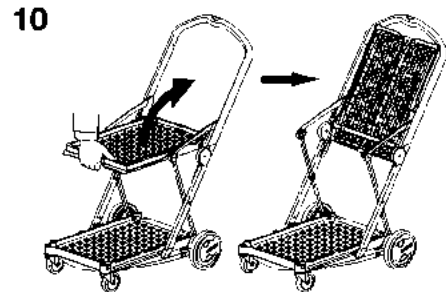

01062012

CLOX
designed to support