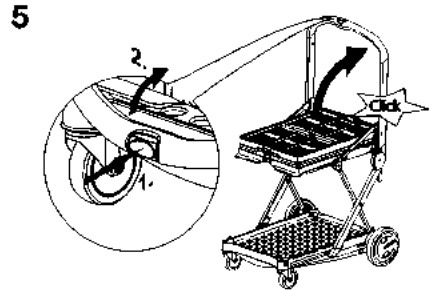

01062012

CLOX
designed to support