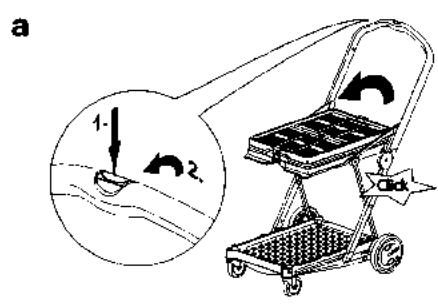

The trolley has a simple push button, providing effortless folding functions. It is easy to store and can be customised to suit your needs. It also comes equipped with a removable basket that can collapse for more space and the middle shelf can also collapse to transport larger objects.

**FOLDS COMPLETELY FLAT  
WHEELS TUCK INTO BASE**

# BE SMART TAKE A CART

**CLAX**  
designed to support

01062012

**CLOX**  
designed to support