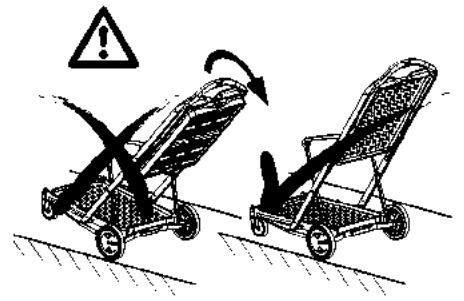

BE SMART TAKE A CART

CLAX
designed to support