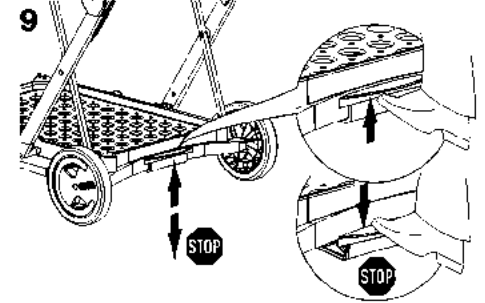

01062012

CLOX
designed to support