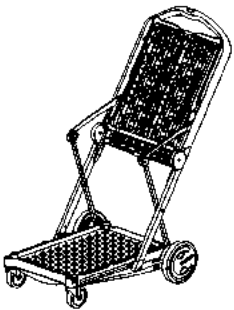

BE SMART TAKE A CART

CLAX
designed to support