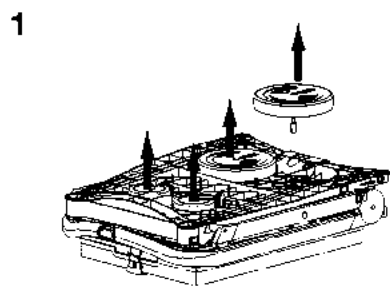

The trolley has a simple push button, providing effortless folding functions. It is easy to store and can be customised to suit your needs. It also comes equipped with a removable basket that can collapse for more space and the middle shelf can also collapse to transport larger objects.

**FOLDS COMPLETELY FLAT  
WHEELS TUCK INTO BASE**

# BE SMART TAKE A CART

**CLAX**  
designed to support

01062012

**CLOX**  
designed to support