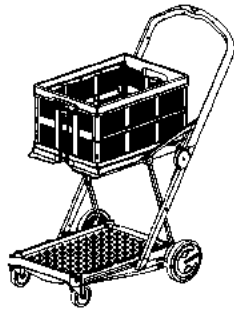

BE SMART TAKE A CART

CLAX
designed to support