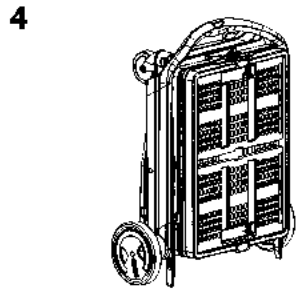

The trolley has a simple push button, providing effortless folding functions. It is easy to store and can be customised to suit your needs. It also comes equipped with a removable basket that can collapse for more space and the middle shelf can also collapse to transport larger objects.

**FOLDS COMPLETELY FLAT  
WHEELS TUCK INTO BASE**

# BE SMART TAKE A CART

**CLAX**  
designed to support

01062012

**CLOX**  
designed to support