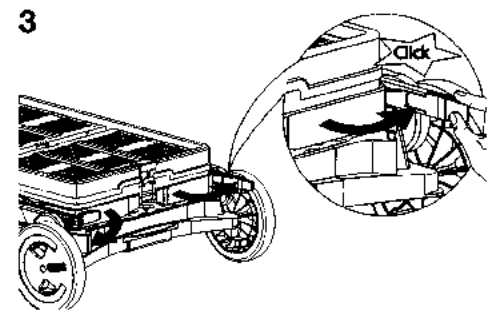

01062012

CLOX
designed to support