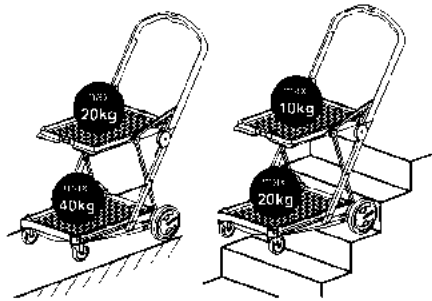

BE SMART TAKE A CART

CLAX
designed to support