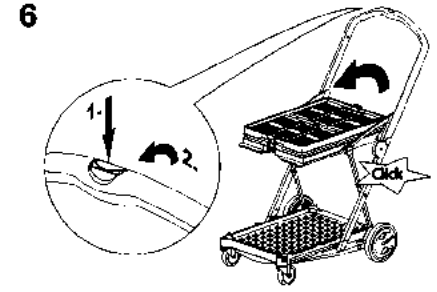

01062012

CLOX
designed to support