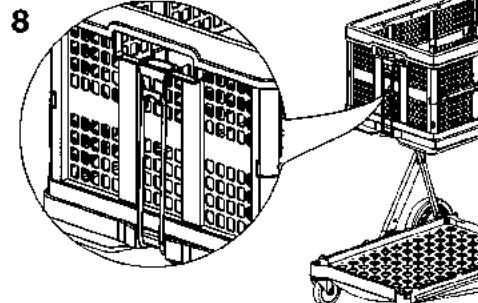

The trolley has a simple push button, providing effortless folding functions. It is easy to store and can be customised to suit your needs. It also comes equipped with a removable basket that can collapse for more space and the middle shelf can also collapse to transport larger objects.

**FOLDS COMPLETELY FLAT  
WHEELS TUCK INTO BASE**

# BE SMART TAKE A CART

**CLAX**  
designed to support

01062012

**CLOX**  
designed to support