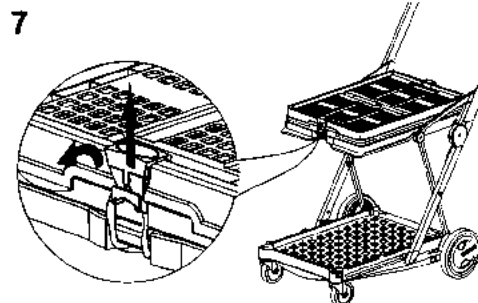

01062012

CLOX
designed to support