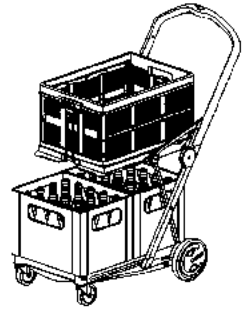

BE SMART TAKE A CART

CLAX
designed to support