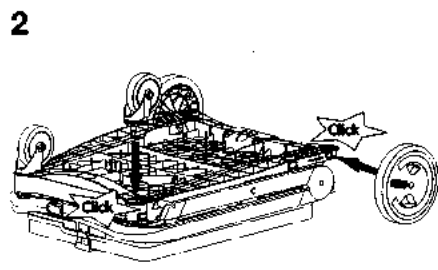

The trolley has a simple push button, providing effortless folding functions. It is easy to store and can be customised to suit your needs. It also comes equipped with a removable basket that can collapse for more space and the middle shelf can also collapse to transport larger objects.

**FOLDS COMPLETELY FLAT  
WHEELS TUCK INTO BASE**

# BE SMART TAKE A CART

**CLAX**  
designed to support

01062012

**CLOX**  
designed to support